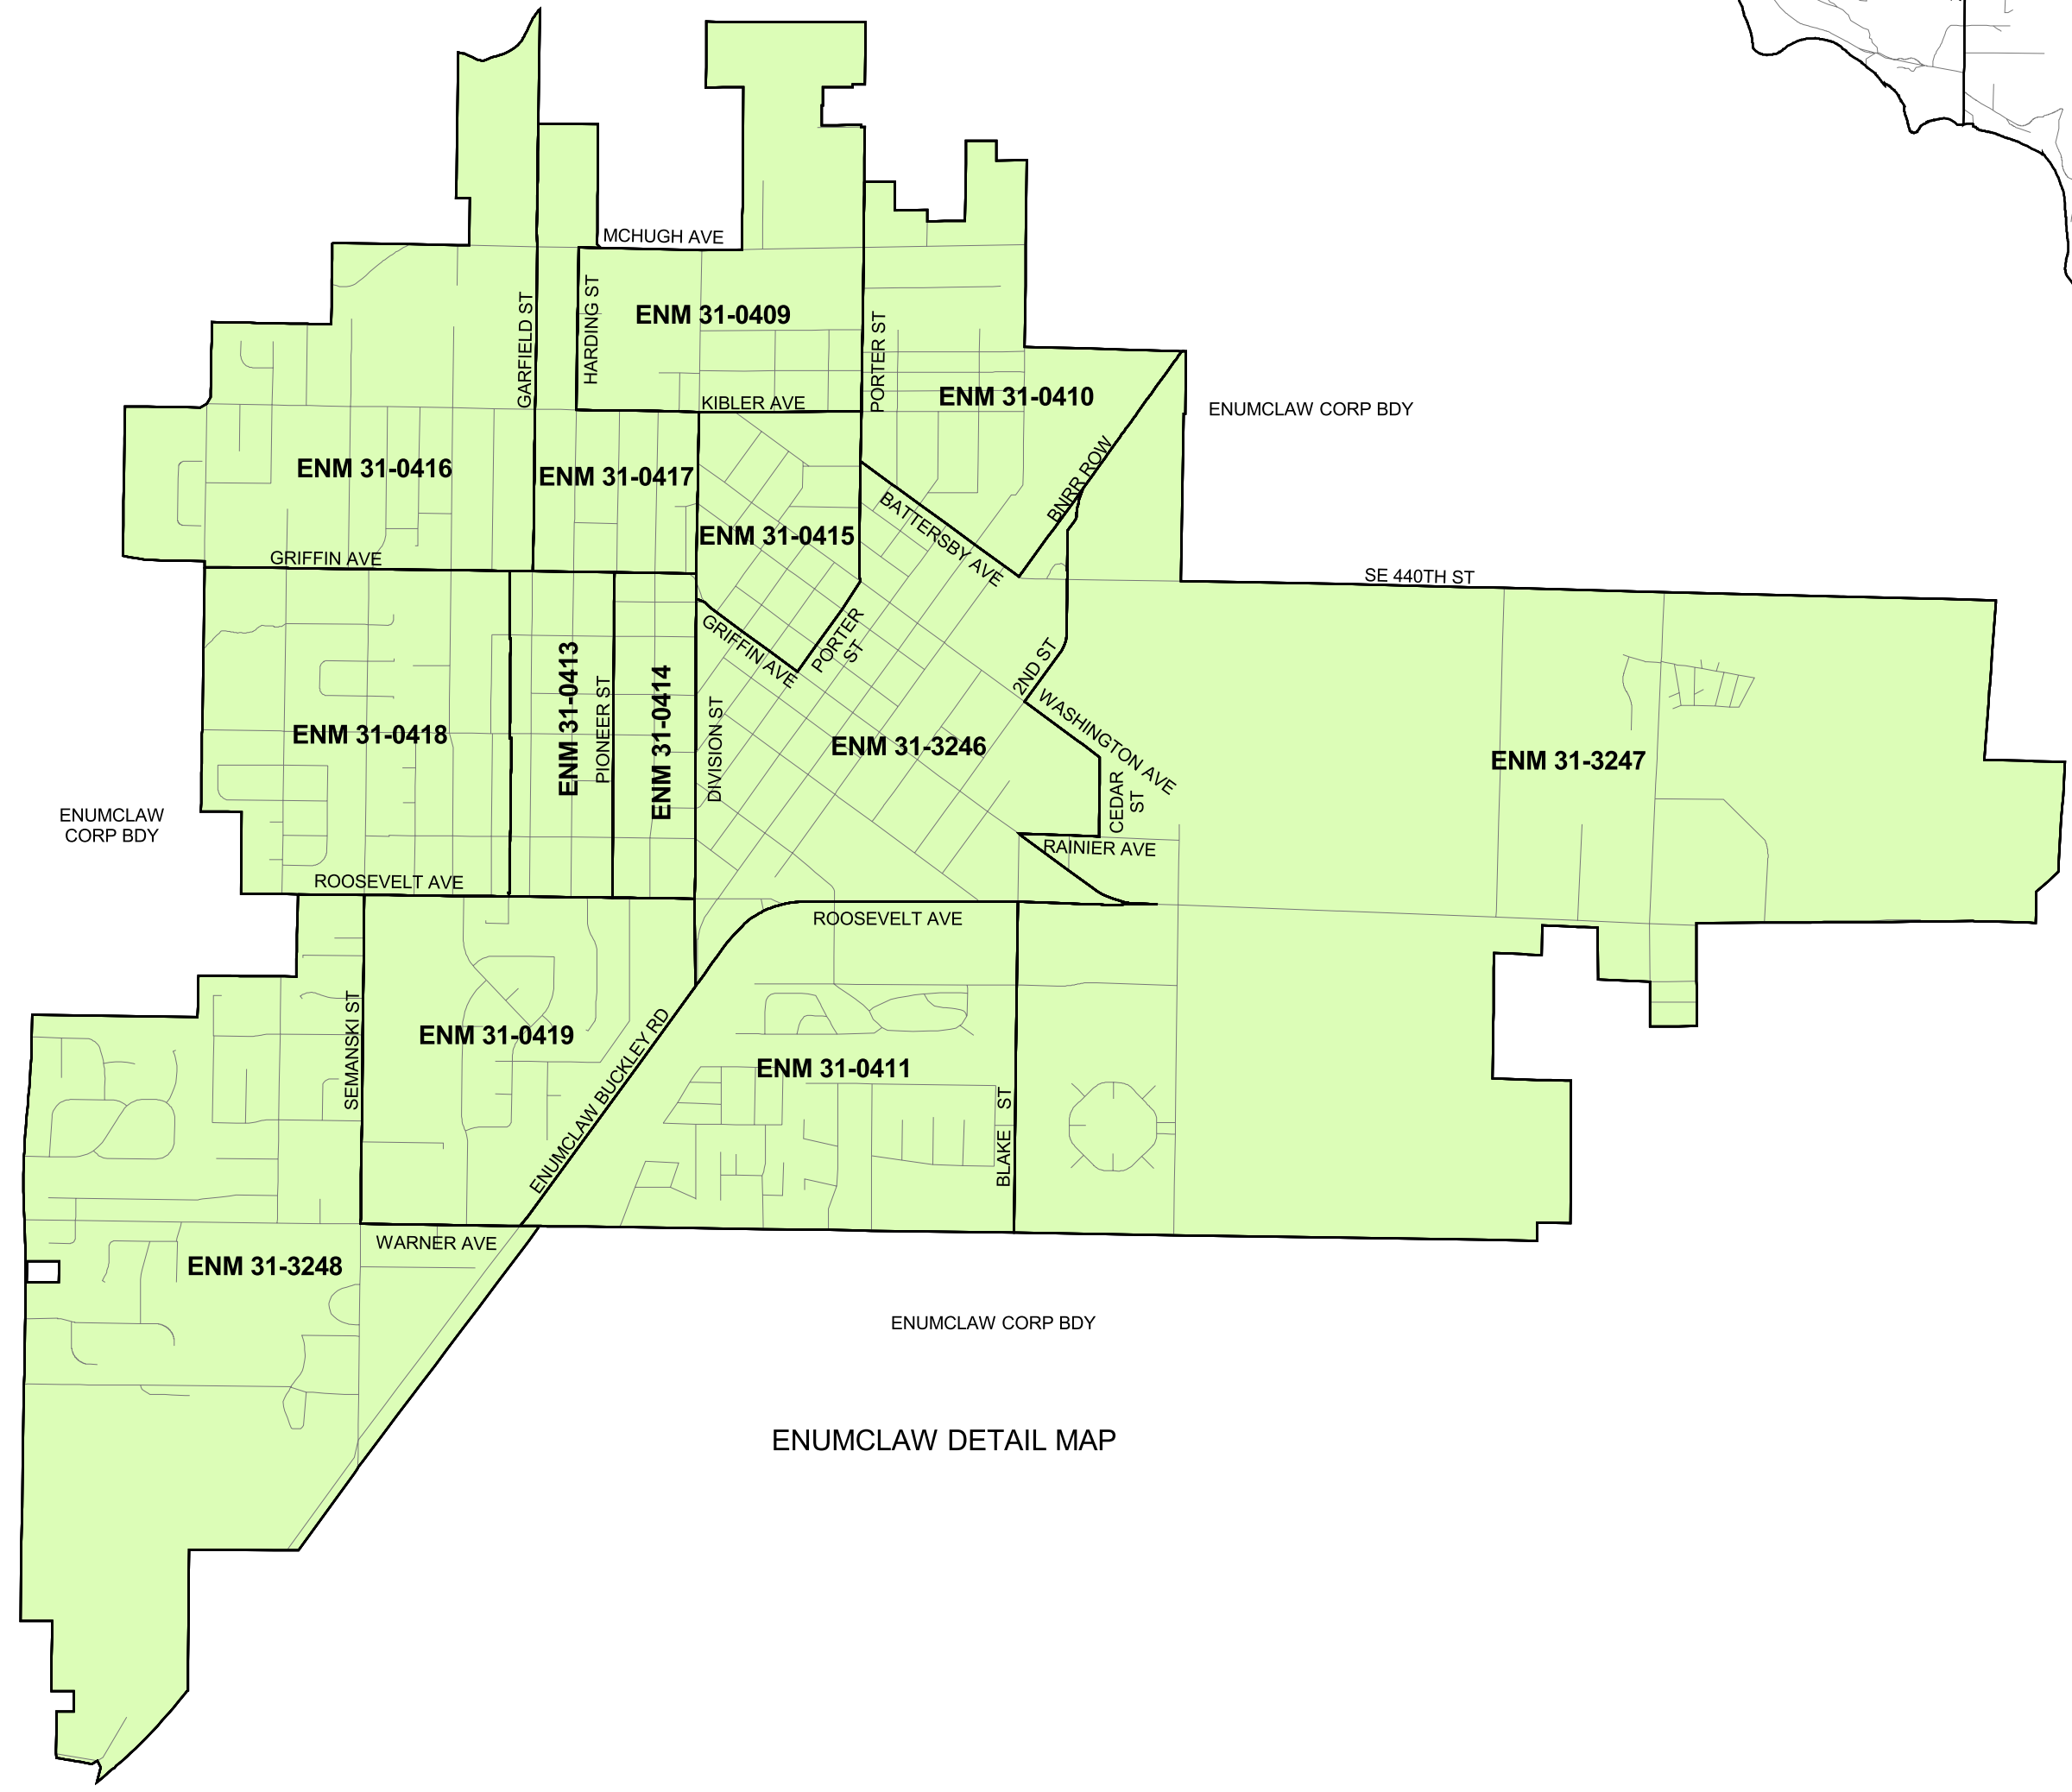

SEE PAGE 1

Legislative District 31

PAGE 2 OF 2

Legend

- 2003 Precinct Boundaries
- Cities
  - Enumclaw
  - Unincorporated King County
- Streets
- County Council District Boundary

Produced by
GIS Section
Records, Elections and Licensing Division
Department of Executive Services

July 2003

King County