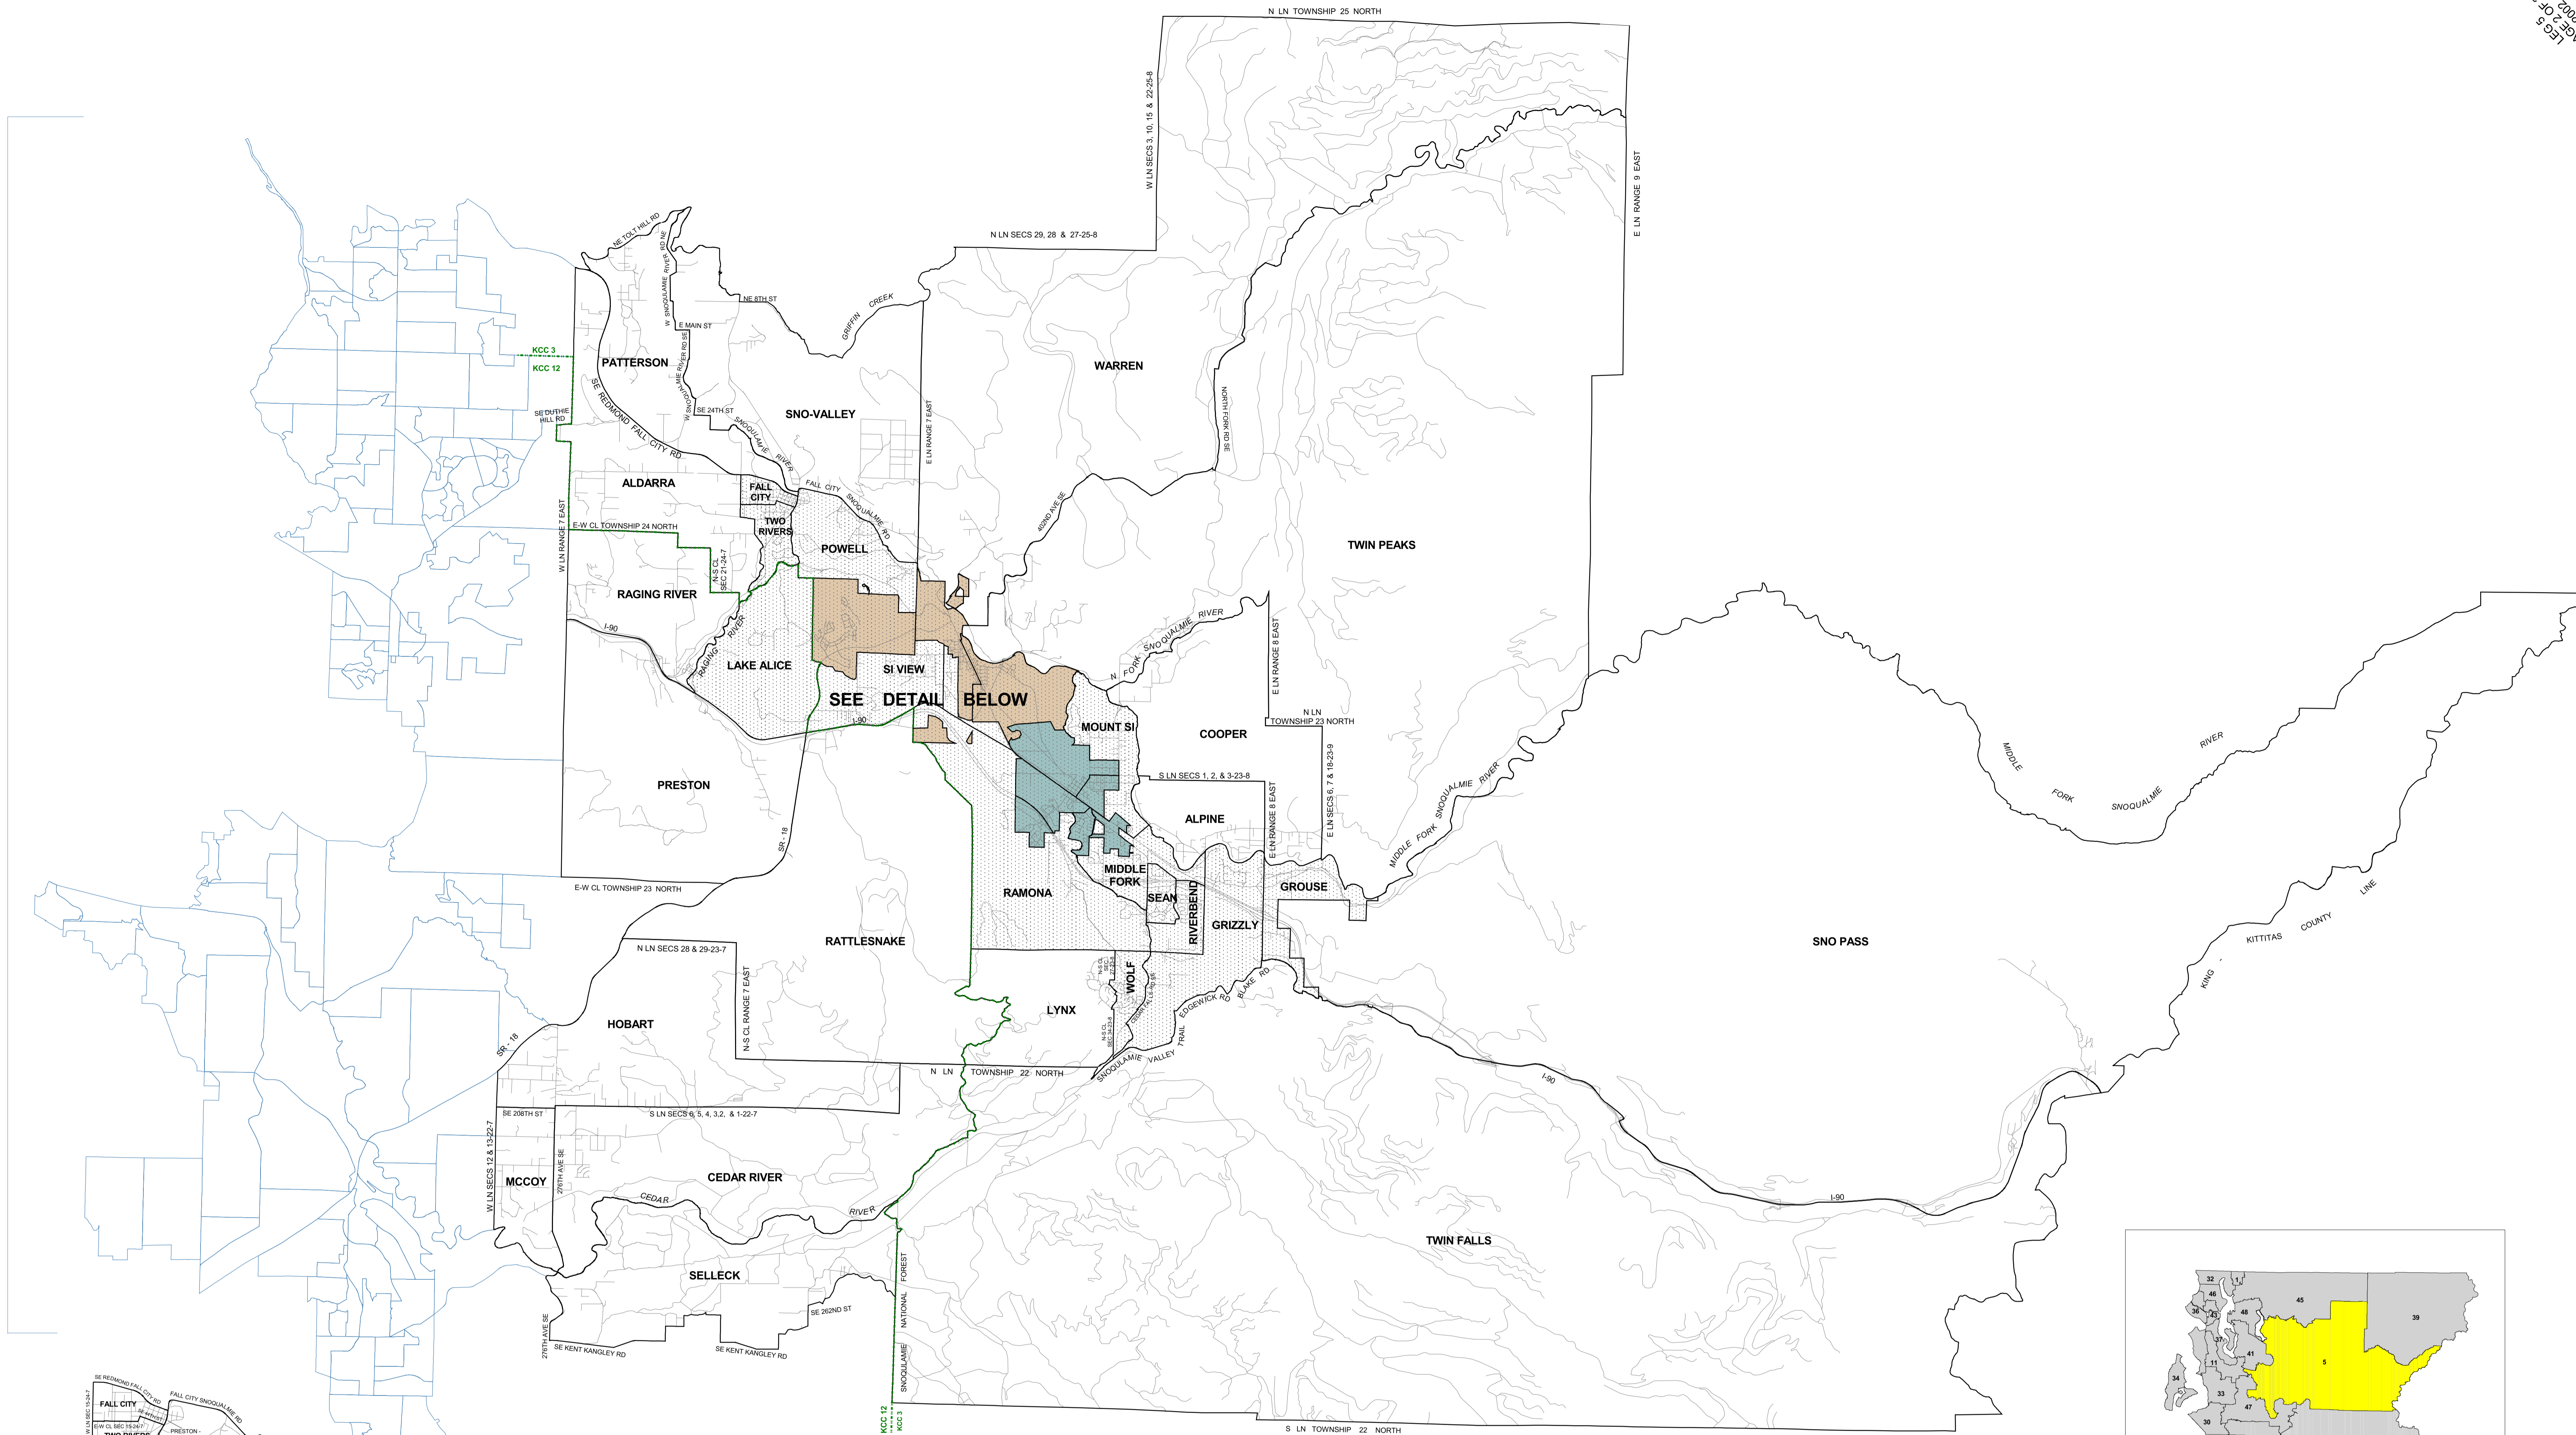

SEE PAGE 1

Legislative District 5

PAGE 2

Legend

- 2002 Precinct Boundaries
- Cities
- Unincorporated King County
- North Bend
- Snoqualmie
- Streets
- County Council District Boundaries

1.5 0 1.5 3 4.5 Miles

Produced by
GIS Section
Records, Elections and Licensing Services Division
Department of Executive Services
July 2002