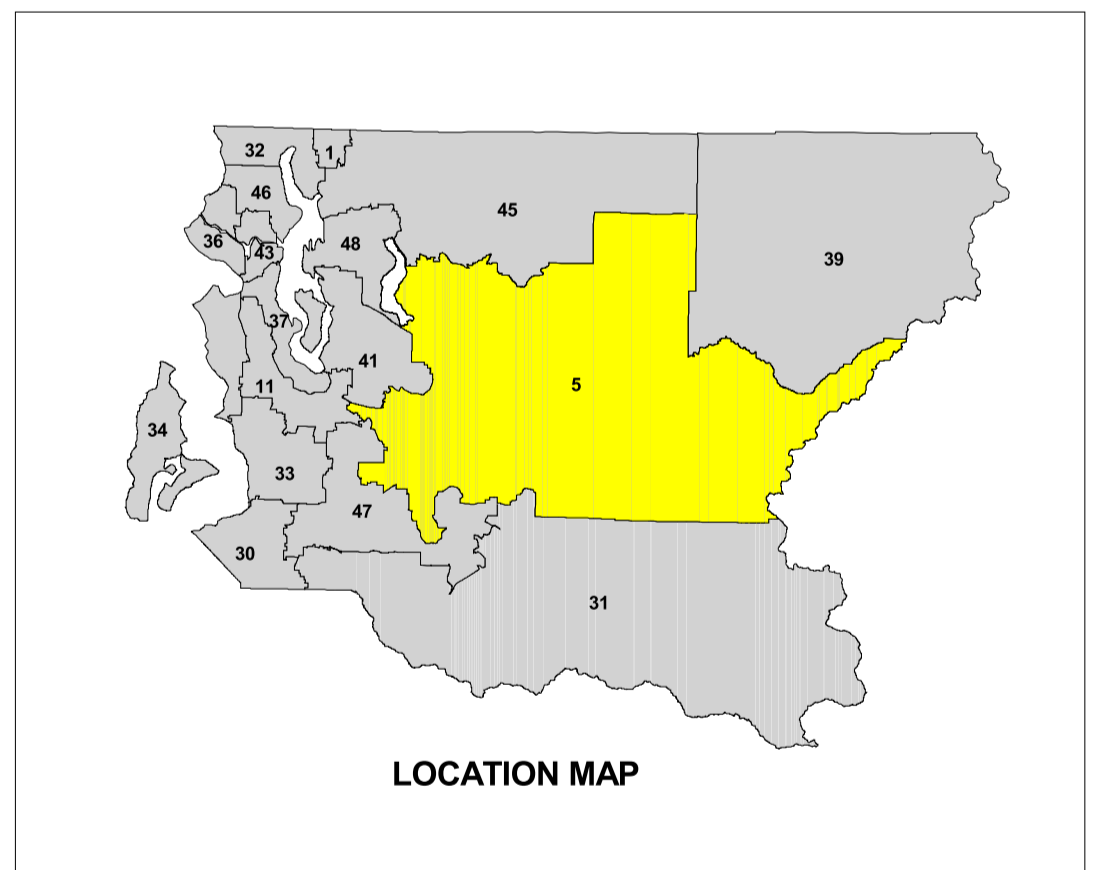

SEE PAGE 1

Legislative District 5

PAGE 2

Legend

- 2002 Precinct Boundaries
- Cities
- Unincorporated King County
- North Bend
- Snoqualmie
- Streets
- County Council District Boundaries

1.5 0 1.5 3 4.5 Miles

Produced by
GIS Section
Records, Elections and Licensing Services Division
Department of Executive Services
July 2002