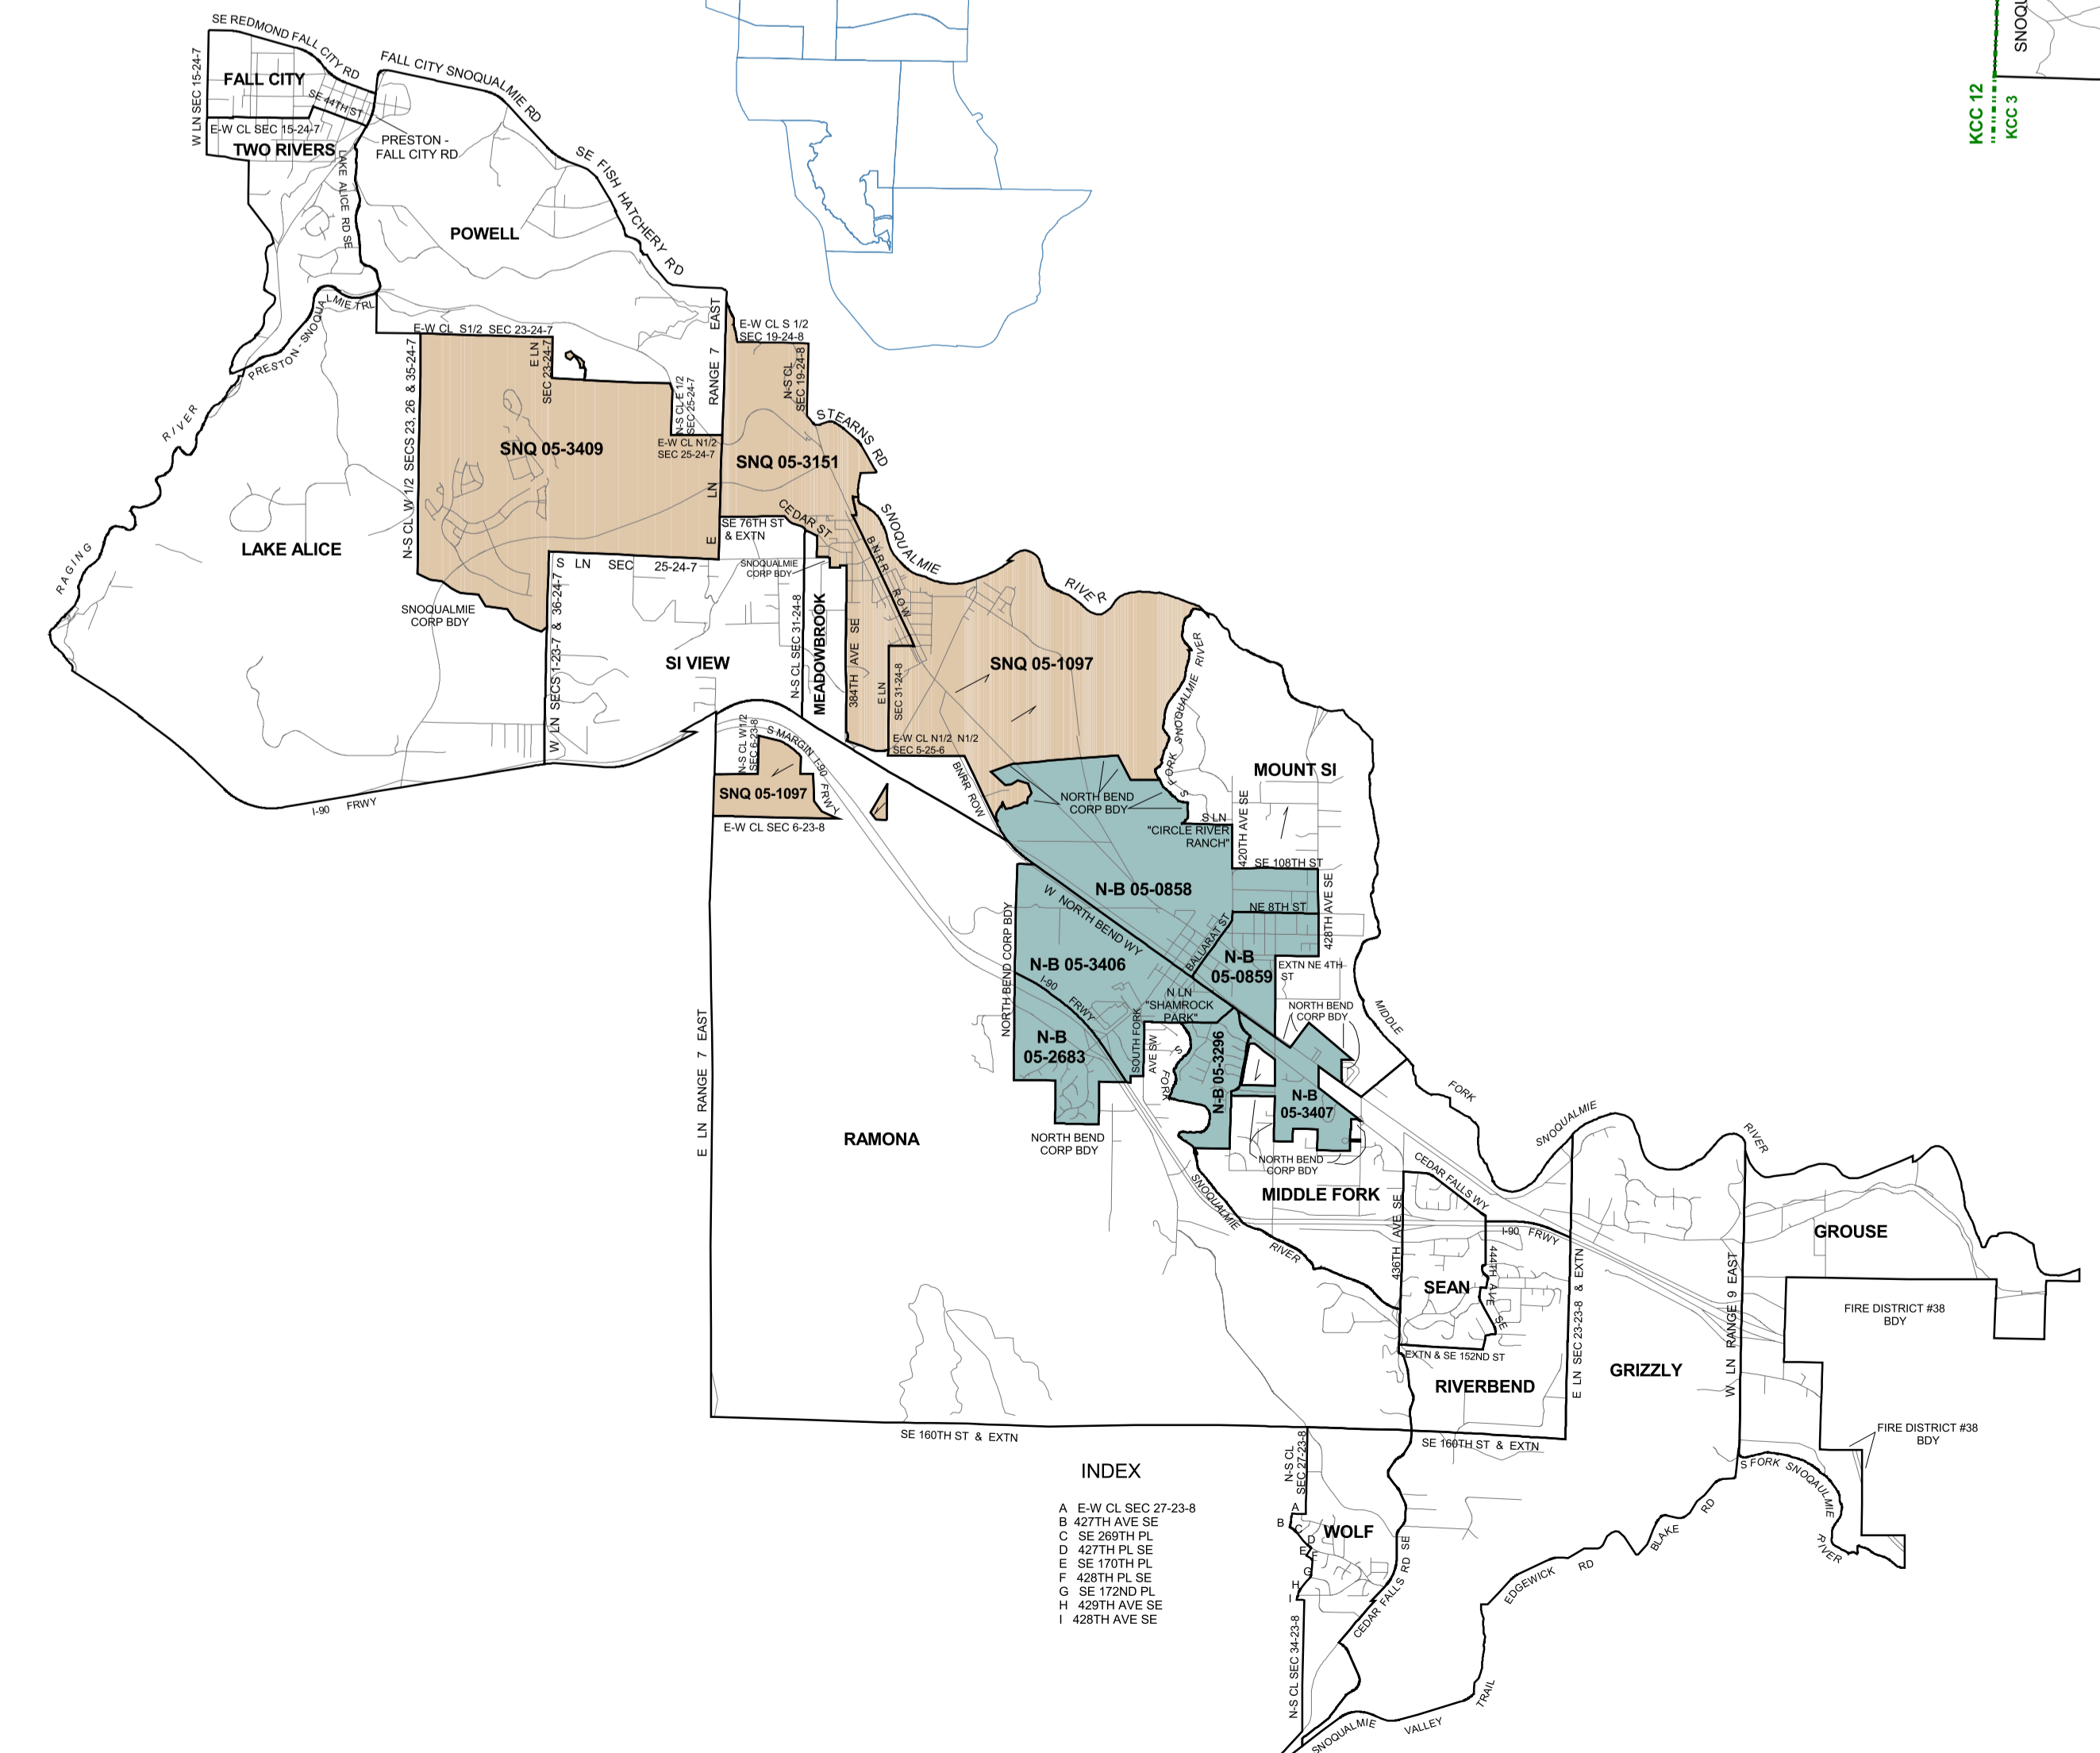

Legislative District 5

PAGE 2

Legend

- 2002 Precinct Boundaries
- Cities
- Unincorporated King County
- North Bend
- Snoqualmie
- Streets
- County Council District Boundaries

1.5 0 1.5 3 4.5 Miles

Produced by
GIS Section
Records, Elections and Licensing Services Division
Department of Executive Services
July 2002