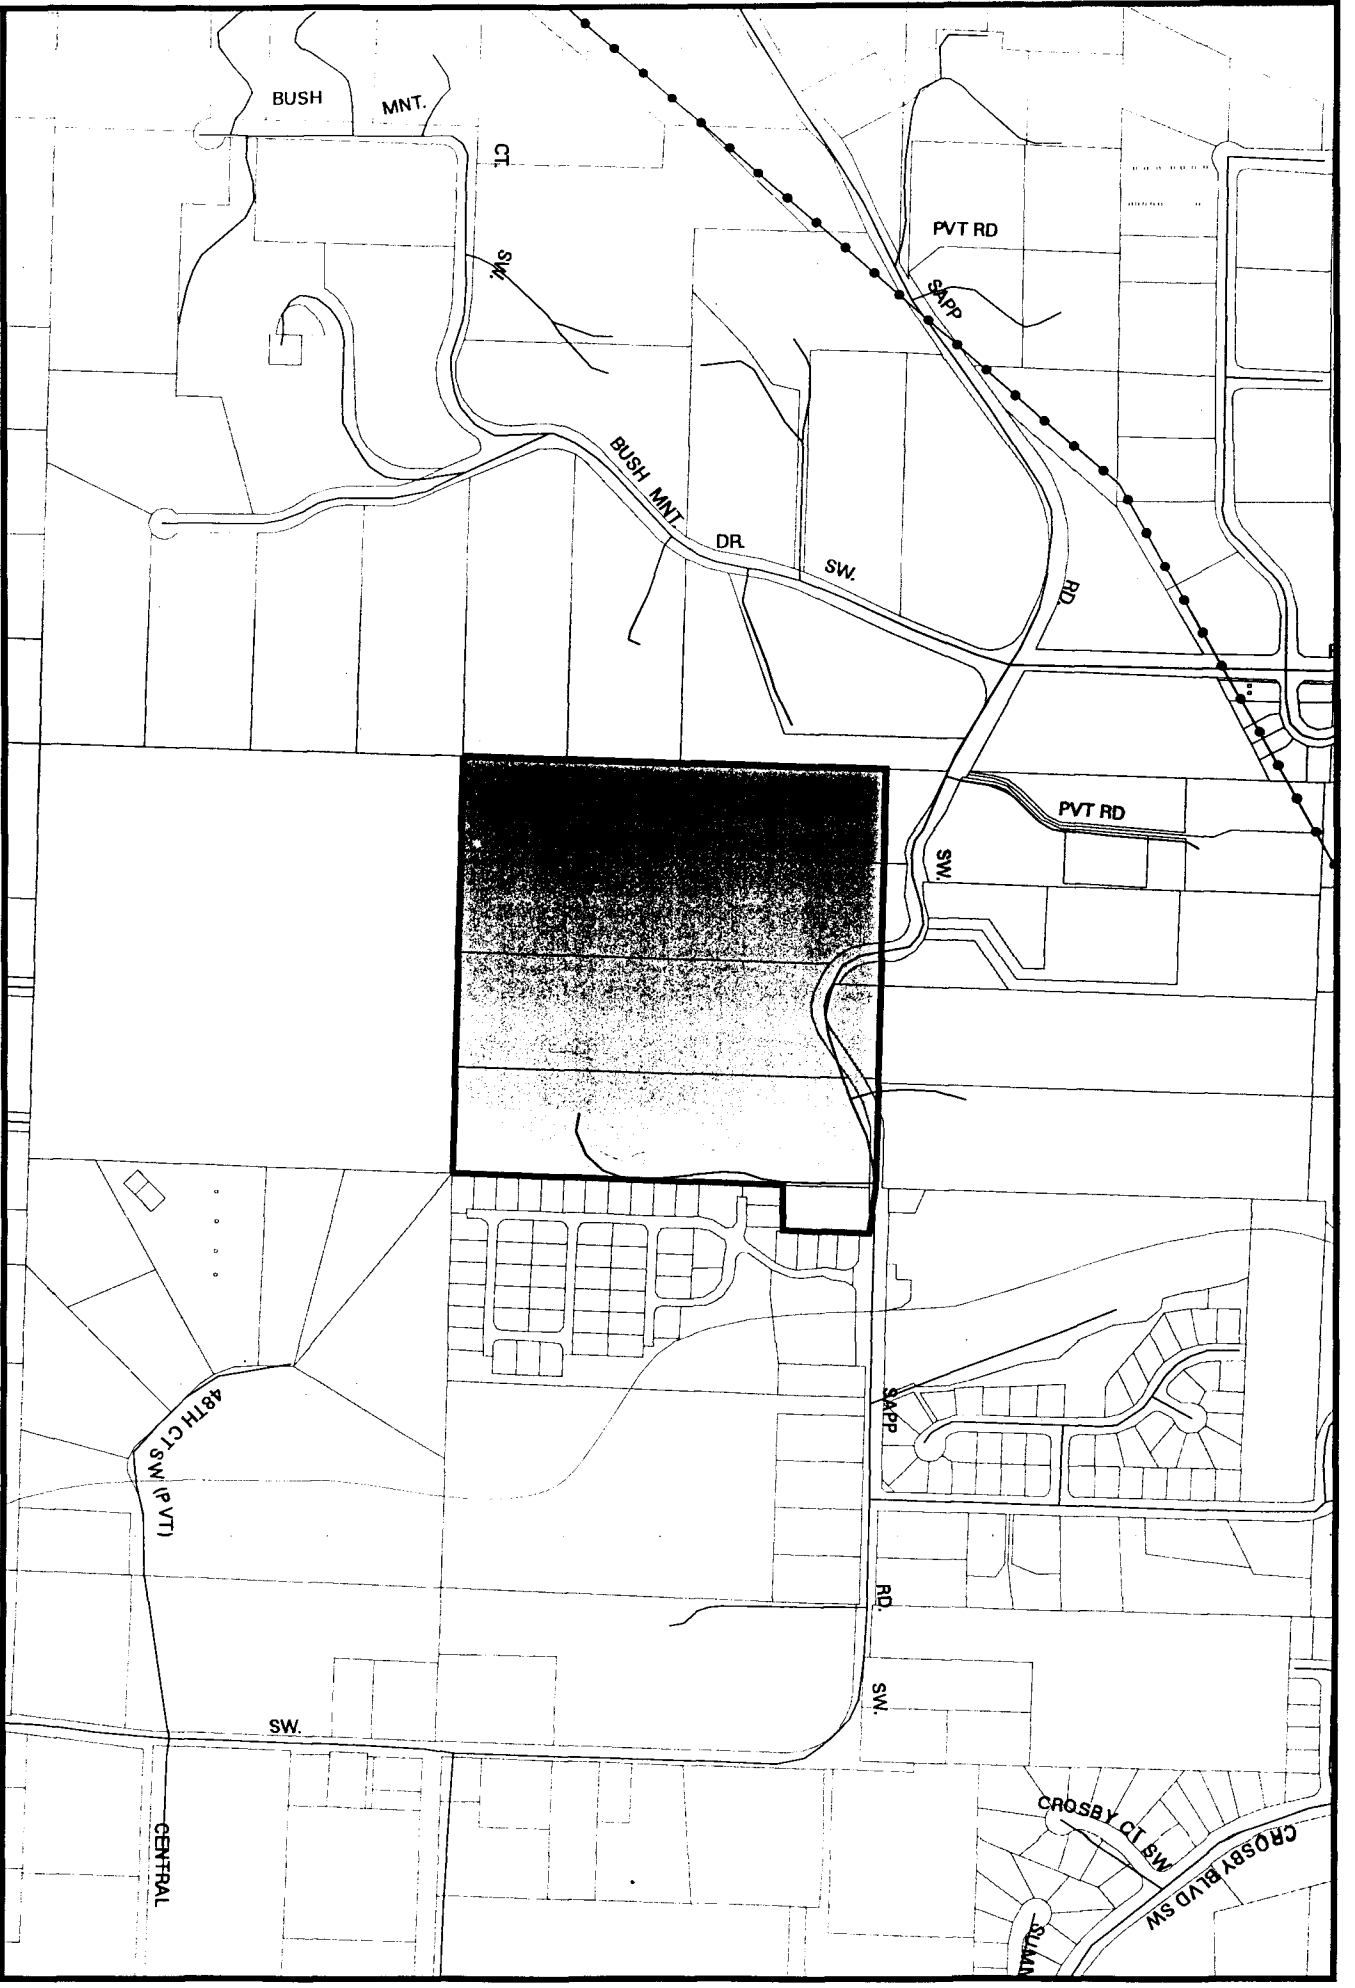

**Precinct 068 - SIMMONS2**  
Thurston County, Washington  
Map prepared by Thurston GeoData Center

Utility Lines