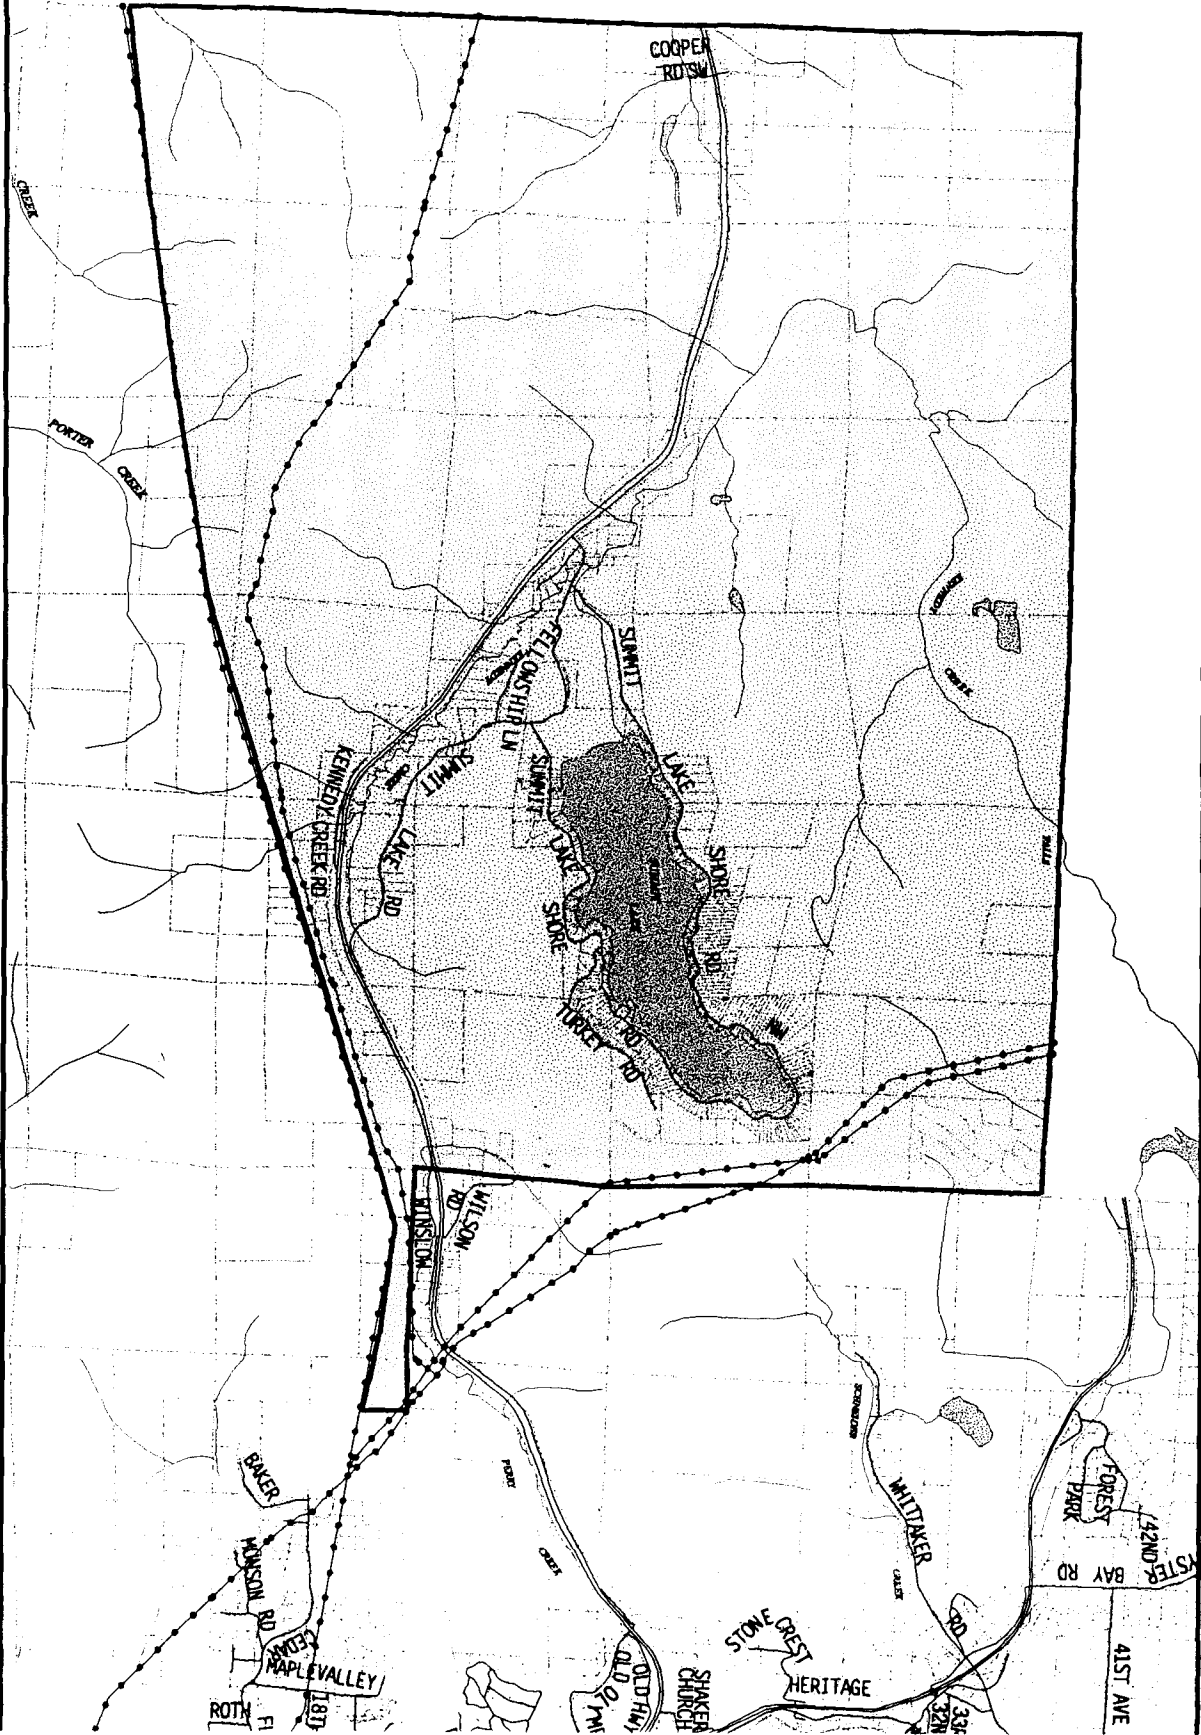

Precinct 096 - SUMMITLAKE

Tuolumne County, Washington

Map prepared by Tuolumne GeoData Center

Utility Lines